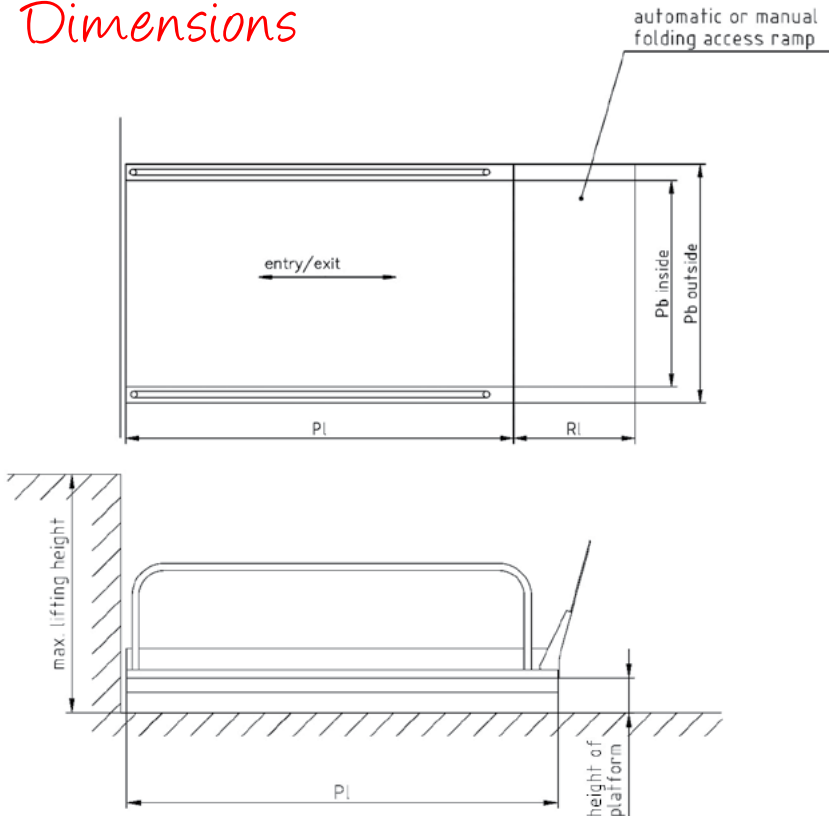

## Range of ramp options

Side access on both upper and lower levels is available on both sides.

## Dimensions

	Unit 1	Unit 2
<b>Max. Lifting height</b>	595mm	830mm
<b>Loading Capacity</b>	180kg	300kg
<b>Lifting Speed</b>	10mm/s	10mm/s
<b>Height of Platform</b>	100mm	120mm
<b>Weight</b>	52.5kg	71.5kg
<b>Power supply</b>	24V via transformer 230V power supply	
<b>Internal length</b>	1170mm	1495mm
<b>(Pl) Platform length</b>	1180mm	1505mm
<b>(Pb) inside width</b>	713mm	800mm
<b>(Pb) outside width</b>	810mm	924mm